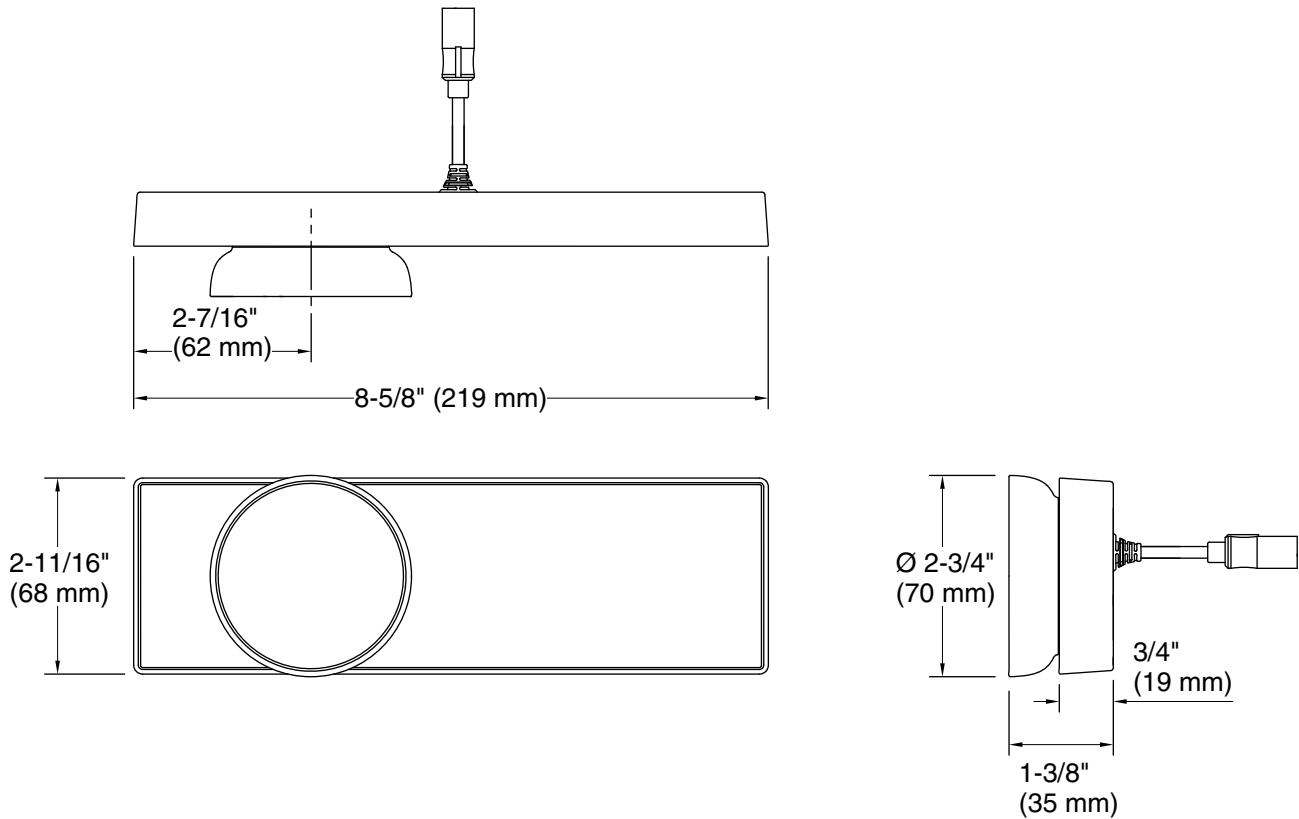

Installation

- After digital control is connected to valve and power source, follow on-screen prompts for easy setup; no Internet needed
- Wall-mount

Included Components

Additional Components:

- Cable
- Fixing Kit
- Mounting Bracket

Technical Information

All product dimensions are nominal.

Drain included: No

Cable length: Data, 32 ft (9.8 m)

Max. Ambient temp: 120°F (48.9°C)

Notes

Install this product according to the installation instructions.